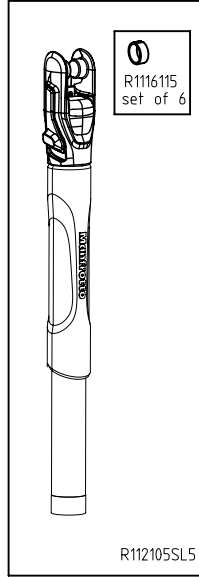

2018-03-12

R200,79  
set of 5

RE112901

instructions

tool torx T25

tool torx T20

R1116194

R1116252

For ball head spare parts see  
page below

R111640L

R1035,43

R1116115  
set of 6

graphic leg

R1116253

R112106B

R112107B

R112108B

R111639  
set of 3

R111633C229  
set of 3

R111641  
set of 3

R111655C01

R111656

R111653C01

R111654

R111650C01

R111651

R1116115  
set of 6

R112105SL5

**Manfrotto**  
**Imagine More**

ART. MKBFRLA-BH  
MKBFRLA-BHUS

For serial number  
from XXXXXXXX

R111631C195