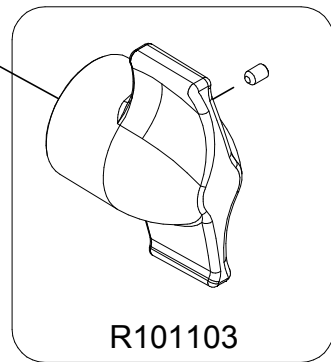

Manfrotto
PROFESSIONAL LIGHTING SUPPORTS

ART. MA050A

For serial number
from 000000

R101103