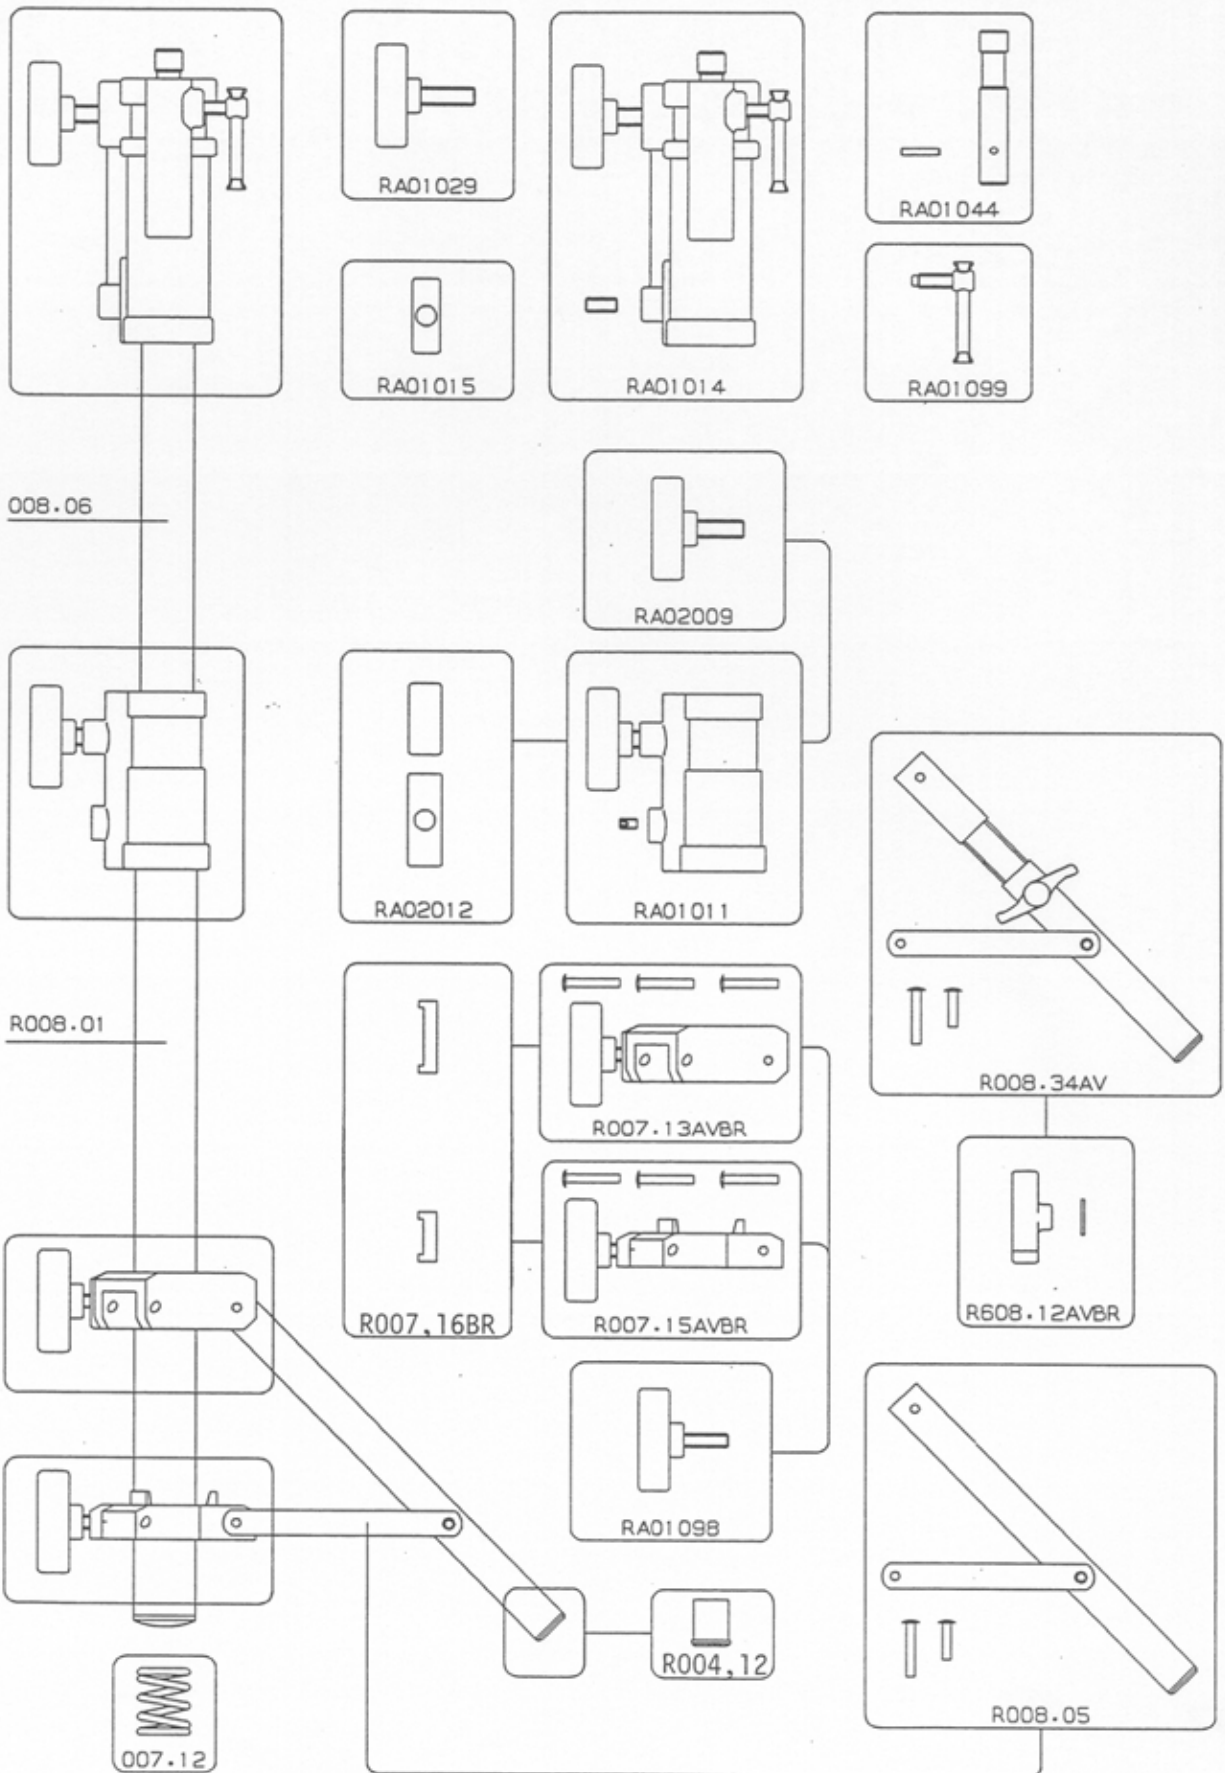

**Avenger**  
 Studio Equipment  
 Spere Parts List  
 Lista Ricambi

**A650**

VERSION: 001  
 01 JULY 1994