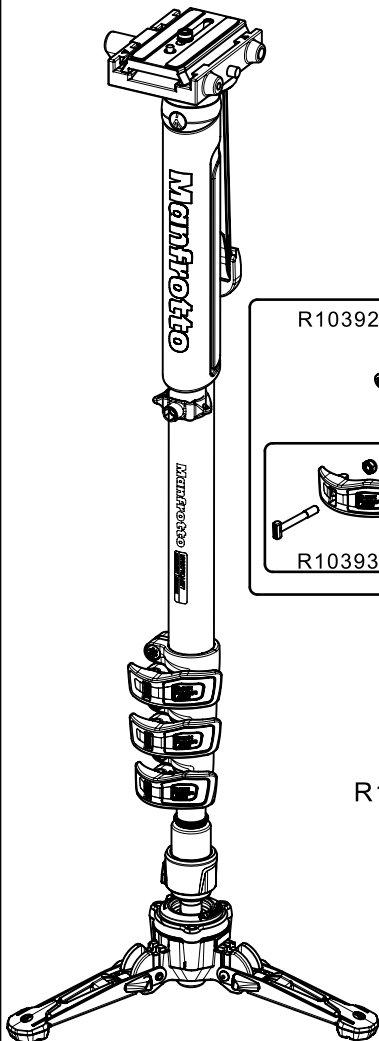

Tool (TORX T25) included in:

- Spare part R103926
- Spare part R103927
- Spare part R11088127

R002,36

R108802L5
for MVMXPROA4577
R108802L6
for MVMXPROA4577US

R1088121B

R1088124B

BOX set of 6

R1110593,01 for MVMXPROA4577
R1110593,02 for MVMXPROA4577US