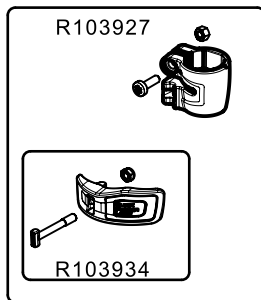

Tool (TORX T25) included in:

- Spare part R103926
- Spare part R103927
- Spare part R11088127

R002,36

R108802L5
for MVMXPROA4577
R108802L6
for MVMXPROA4577US

R1088121B

R1088124B

BOX set of 6

R1110593,01 for MVMXPROA4577
R1110593,02 for MVMXPROA4577US