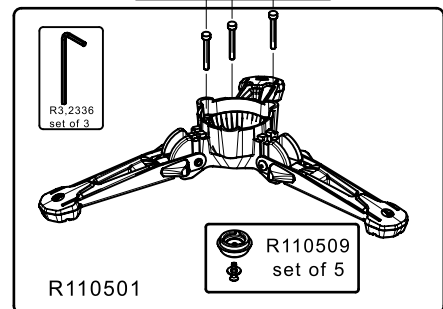

Tool (TORX T25) included in:

- Spare part R103926
- Spare part R103927
- Spare part R11088127

R002,36

R108802L5
for MVMXPROA4577
R108802L6
for MVMXPROA4577US

R1088121B

R1088124B

BOX set of 6

R1110593,01 for MVMXPROA4577
R1110593,02 for MVMXPROA4577US