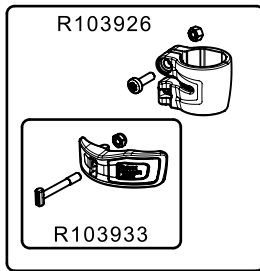

Tool (TORX T25) included in:

- Spare part R103926
- Spare part R103927
- Spare part R11088127

R002,36

R108802L5
for MVMXPROA4577
R108802L6
for MVMXPROA4577US

R1088121B

R1088124B

BOX set of 6

R1110593,01 for MVMXPROA4577
R1110593,02 for MVMXPROA4577US