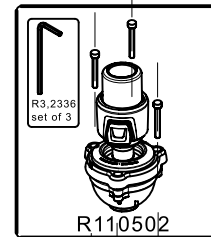

Tool (TORX T25) included in:

- Spare part R103926
- Spare part R103927
- Spare part R11088127

R002,36

R108802L5
for MVMXPROA4577
R108802L6
for MVMXPROA4577US

R1088121B

R1088124B

BOX set of 6

R1110593,01 for MVMXPROA4577
R1110593,02 for MVMXPROA4577US