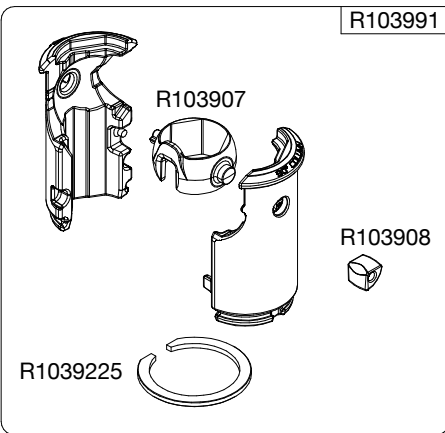

Manfrotto
Imagine More

ART. MT190XPRO3CN

Tool (TORX T25) included in :

- Spare part R103901
- Spare part R103902
- Spare part R103927
- Spare part R103928
- Spare part R1039230

R103939
set of n°2 pcs

R190,427

R103923
(TUBE WITHOUT ENDGRAVINGS)
R103923LCN
(TUBE WITH ENDGRAVINGS)

R103924

R103925

R103934

R103927

R103945

R1039230
set of n°3 pcs

R103935