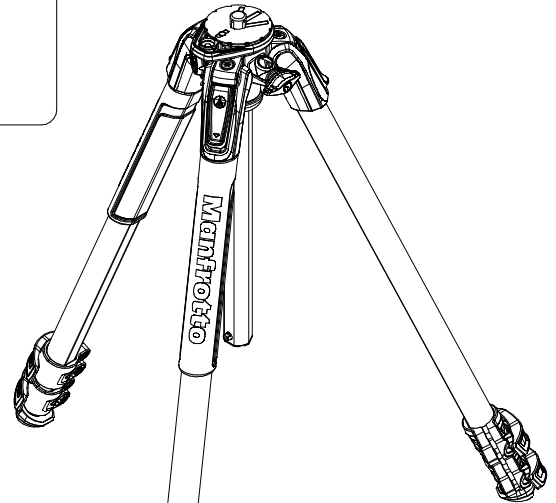

Manfrotto
Imagine More

ART. MT190XPRO3CN

Tool (TORX T25) included in :

- Spare part R103901
- Spare part R103902
- Spare part R103927
- Spare part R103928
- Spare part R1039230

R103939
set of n°2 pcs

R190,427

R103923
(TUBE WITHOUT ENDGRAVINGS)
R103923LCN
(TUBE WITH ENDGRAVINGS)

R103924

R103925

R103934

R103927

R103945

R1039230
set of n°3 pcs

R103935