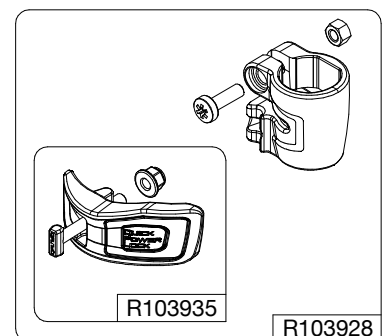

Manfrotto
Imagine More

ART. MT190XPRO3CN

Tool (TORX T25) included in :

- Spare part R103901
- Spare part R103902
- Spare part R103927
- Spare part R103928
- Spare part R1039230

R103939
set of n°2 pcs

R190,427

R103923
(TUBE WITHOUT ENDGRAVINGS)
R103923LCN
(TUBE WITH ENDGRAVINGS)

R103924

R103925

R103934

R103927

R103945

R1039230
set of n°3 pcs

R103935