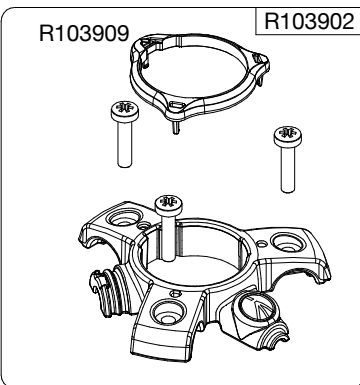

Manfrotto
Imagine More

ART. MT190XPRO3CN

Tool (TORX T25) included in :

- Spare part R103901
- Spare part R103902
- Spare part R103927
- Spare part R103928
- Spare part R1039230

R103939
set of n°2 pcs

R190,427

R103923
(TUBE WITHOUT ENDGRAVINGS)
R103923LCN
(TUBE WITH ENDGRAVINGS)

R103924

R103925

R103934

R103927

R103945

R1039230
set of n°3 pcs

R103935

R103928