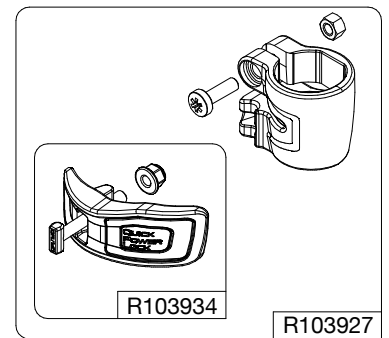

Manfrotto
Imagine More

ART. MT190XPRO3CN

Tool (TORX T25) included in :

- Spare part R103901
- Spare part R103902
- Spare part R103927
- Spare part R103928
- Spare part R1039230

R103939
set of n°2 pcs

R190,427

R103923
(TUBE WITHOUT ENDGRAVINGS)
R103923LCN
(TUBE WITH ENDGRAVINGS)

R103924

R103925

R103934

R103927

R103945

R1039230
set of n°3 pcs

R103935