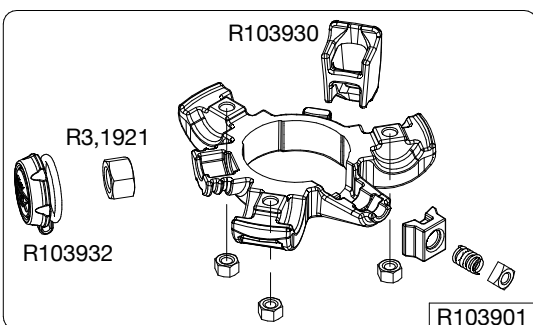

Manfrotto
Imagine More

ART. MT190XPRO3CN

Tool (TORX T25) included in :

- Spare part R103901
- Spare part R103902
- Spare part R103927
- Spare part R103928
- Spare part R1039230

R103939
set of n°2 pcs

R190,427

R103923
(TUBE WITHOUT ENDGRAVINGS)
R103923LCN
(TUBE WITH ENDGRAVINGS)

R103924

R103925

R103934

R103927

R103945

R1039230
set of n°3 pcs

R103935