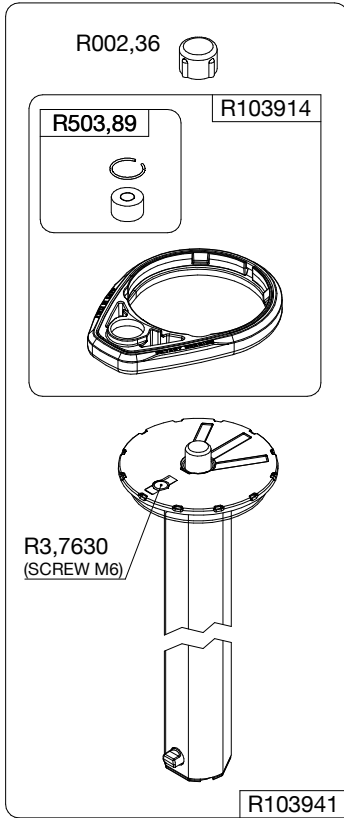

Manfrotto
Imagine More

ART. MT190XPRO3CN

Tool (TORX T25) included in :

- Spare part R103901
- Spare part R103902
- Spare part R103927
- Spare part R103928
- Spare part R1039230

R103939
set of n°2 pcs

R190,427

R103923
(TUBE WITHOUT ENDGRAVINGS)
R103923LCN
(TUBE WITH ENDGRAVINGS)

R103924

R103925

R103934

R103927

R103945

R1039230
set of n°3 pcs

R103935

R103928