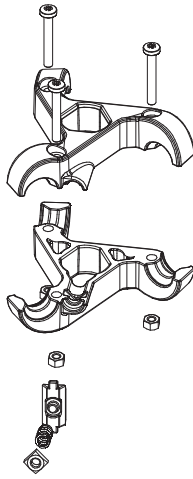

**Manfrotto**  
**Imagine More**

**ART. MKBFRA4R-BH**  
From serial number  
A4436058

R1035,38

art. 200LT-PL

R1035,33

R1035,04C199  
(set of 3)

R1035,26

R1035,56

R1035,21

R1035,01

R1035,602C199ZL  
(TUBE WITH ENDGRAVINGS)

R103579  
Set of 3

R103579  
Set of 3

R1035,08C199Z

R1035,43

R1035,23C199

R1035,19

R1035,12

TO BE MOUNTED  
ON CLAMPING-COLLARS

R1035,24C199

R1035,16

R1035,14 (set of 10)

RUBBER COVERS  
FOR CLAMPING COLLARS NUTS

R1035,25