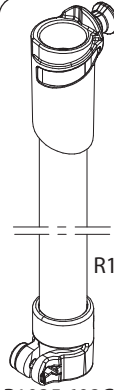

**Manfrotto**  
**Imagine More**

**ART. MKBFRA4R-BH**  
From serial number  
A4436058

R1035,38

art. 200LT-PL

R1035,33

R1035,04C199  
(set of 3)

R1035,26

R1035,56

R1035,21

R1035,01

R1035,602C199ZL  
(TUBE WITH ENDGRAVINGS)

R103579  
Set of 3

R103579  
Set of 3

R1035,08C199Z

R1035,43

R1035,23C199