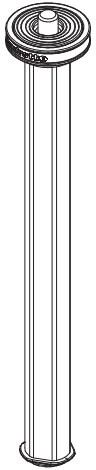

**Manfrotto**  
**Imagine More**

**ART. MKBFRA4R-BH**  
From serial number  
A4436058

R1035,38

art. 200LT-PL

R1035,33

R1035,04C199  
(set of 3)

R1035,26

R1035,56

R1035,21

R1035,01

R1035,602C199ZL  
(TUBE WITH ENDGRAVINGS)

R103579  
Set of 3

R103579  
Set of 3

R1035,08C199Z

R1035,43

R1035,23C199

R1035,19

R1035,12

TO BE MOUNTED  
ON CLAMPING-COLLARS

R1035,24C199

R1035,16

R1035,14 (set of 10)

RUBBER COVERS  
FOR CLAMPING COLLARS NUTS

R1035,25