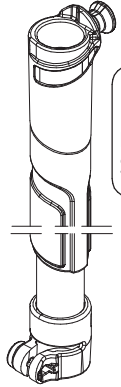

**Manfrotto**  
**Imagine More**

**ART. MKBFRA4R-BH**  
From serial number  
A4436058

R1035,38

art. 200LT-PL

R1035,33

R1035,04C199  
(set of 3)

R1035,26

R1035,56

R1035,21

R1035,01

R1035,602C199ZL  
(TUBE WITH ENDGRAVINGS)

R103579  
Set of 3

R103579  
Set of 3

R1035,08C199Z

R1035,43

R1035,23C199

R1035,19

R1035,12

TO BE MOUNTED  
ON CLAMPING-COLLARS

R1035,24C199

R1035,16

R1035,14 (set of 10)

RUBBER COVERS  
FOR CLAMPING COLLARS NUTS

R1035,25