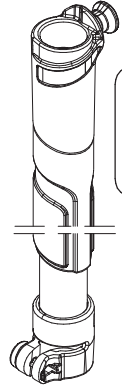

**Manfrotto**  
**Imagine More**

**ART. MKBFRA4G-BH**

From serial number  
A44400001

R1035,38

art. 200LT-PL

R1035,33

R1035,26

R1035,56

R1035,04C198  
(set of 3)

R1035,01C198

R1035,21

R103579  
Set of 3

R1035,602C198Z

R1035,602C198ZL  
(TUBE WITH ENDGRAVINGS)

R103579  
Set of 3

R1035,08C198Z

R1035,19

R1035,23C198

R1035,16

R1035,43

R1035,24C198

R1035,11

R1035,12

TO BE MOUNTED  
ON CLAMPING-COLLARS