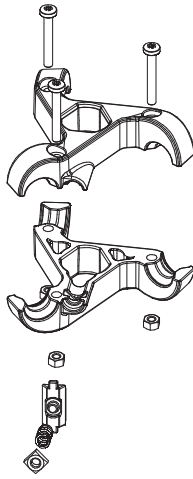

**Manfrotto**  
**Imagine More**

**ART. MKBFRA4G-BH**

From serial number  
A44400001

R1035,38

art. 200LT-PL

R1035,33

R1035,26

R1035,56

R1035,04C198  
(set of 3)

R1035,01C198

R1035,21

R103579  
Set of 3

R1035,602C198Z

R1035,602C198ZL  
(TUBE WITH ENDGRAVINGS)

R103579  
Set of 3

R1035,08C198Z

R1035,19

R1035,23C198

R1035,16

R1035,43

R1035,24C198

R1035,11

R1035,12

TO BE MOUNTED  
ON CLAMPING-COLLARS