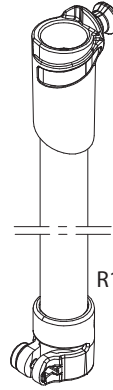

**Manfrotto**  
**Imagine More**

**ART. MKBFRA4G-BH**

From serial number  
A44400001

R1035,38

art. 200LT-PL

R1035,33

R1035,26

R1035,56

R1035,04C198  
(set of 3)

R1035,01C198

R1035,21

R103579  
Set of 3

R1035,602C198Z

R1035,602C198ZL  
(TUBE WITH ENDGRAVINGS)

R103579  
Set of 3

R1035,08C198Z

R1035,19

R1035,23C198

R1035,16

R1035,43

R1035,24C198

R1035,11

R1035,12

TO BE MOUNTED  
ON CLAMPING-COLLARS