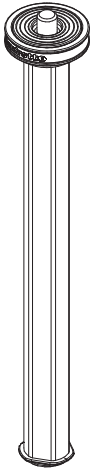

**Manfrotto**  
**Imagine More**

**ART. MKBFRA4G-BH**

From serial number  
A44400001

R1035,38

art. 200LT-PL

R1035,33

R1035,26

R1035,56

R1035,04C198  
(set of 3)

R1035,01C198

R1035,21

R103579  
Set of 3

R1035,602C198Z

R1035,602C198ZL  
(TUBE WITH ENDGRAVINGS)

R103579  
Set of 3

R1035,08C198Z

R1035,19

R1035,23C198

R1035,16

R1035,43

R1035,24C198

R1035,11

R1035,12

TO BE MOUNTED  
ON CLAMPING-COLLARS