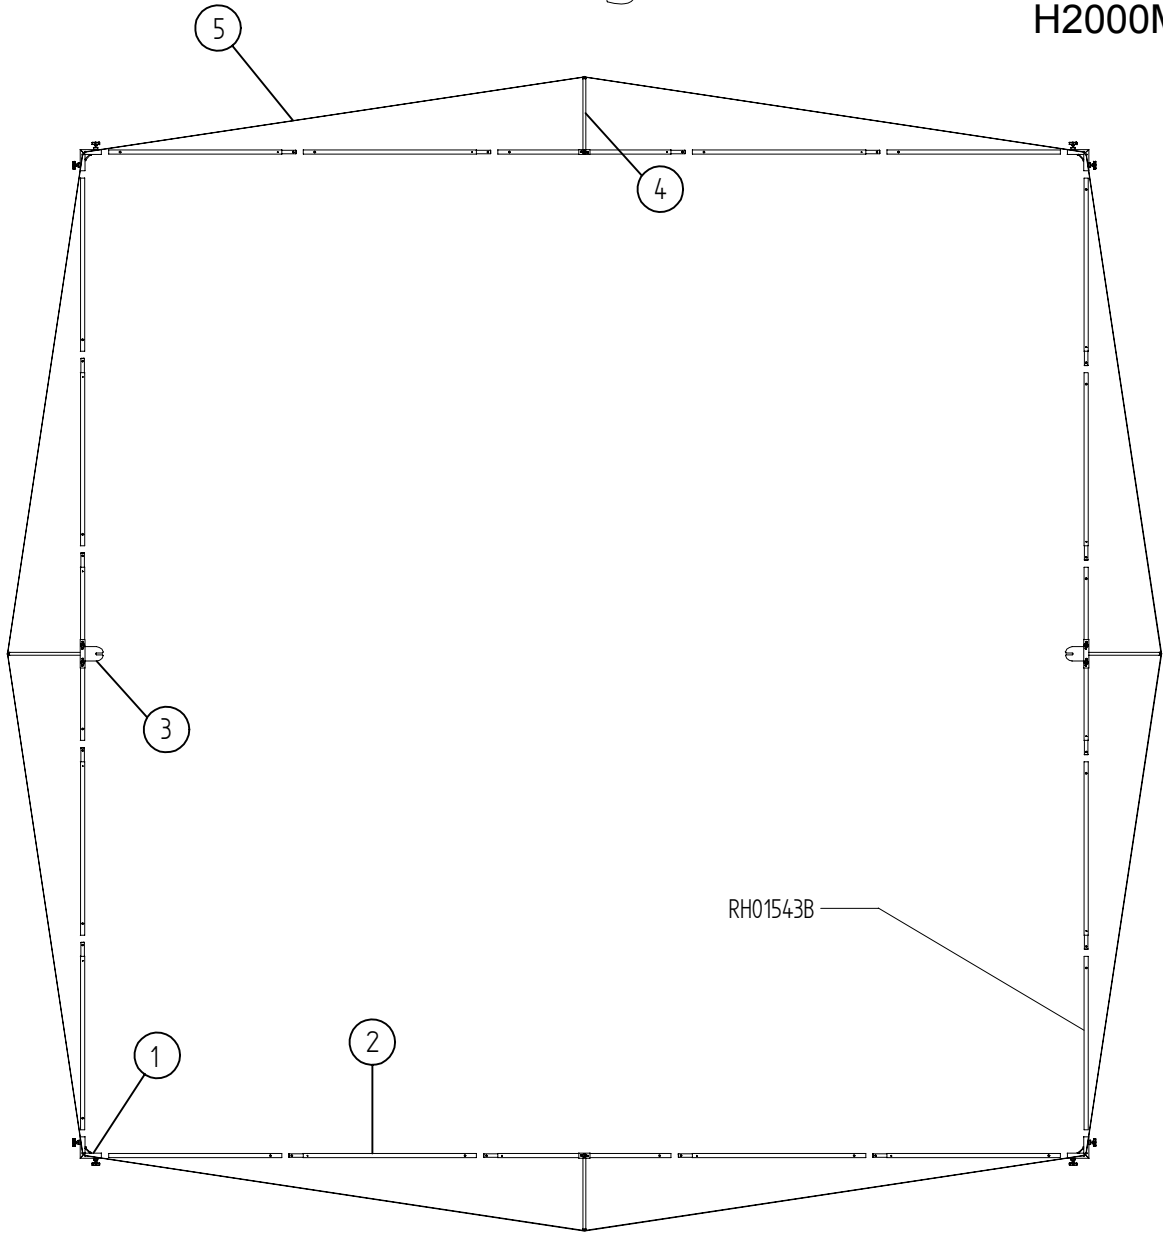

Avenger

ART.
H2000M

VERSIONE: 003
DEL: 2002-10-11

①

For corner spare
List see drawing:
RH01033

②

For tube spare
List see drawing:
RH01043B

③

For support spare
List see drawing:
RH01017

④

For support spare
List see drawing:
RH01022

⑤

RH01019