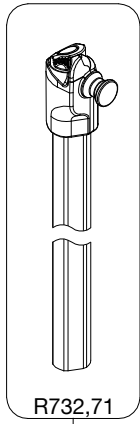

Manfrotto
PROFESSIONAL CAMERA SUPPORTS

ART. 732CY

For serial number
from TC000001

BOX
RI,732,121 set of 6

TO BE
MOUNTED
ON TUBES

TO BE
MOUNTED
ON TUBES