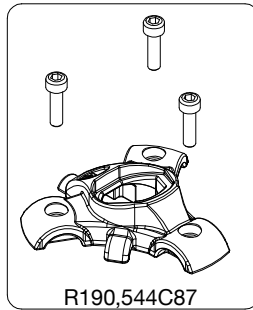

Manfrotto

PROFESSIONAL CAMERA SUPPORTS

ART. 190XV

For serial number
from A2232001

R190,518

R190,530

R190,544C87

R190,543C87

R458,39

R190,534C01

R190,531C87

R190,528

R190,510XB

R190,320

Tool (TORX T25) included in :
- Spare part R055,399C87
- Spare part R190,499C87

R055,399C87

R190,523

R190,527

R190,427

R190,389B

R190,499C87

R190,524

R190,390B

R190,526 Set of 3