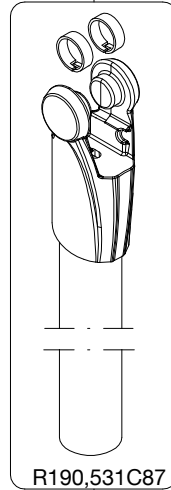

Manfrotto

PROFESSIONAL CAMERA SUPPORTS

ART. 190XV

For serial number
from A2232001

R190,518

R190,530

R190,544C87

R190,543C87

R458,39

R190,534C01

R190,531C87

R190,528

R190,510XB

R190,320

Tool (TORX T25) included in :
- Spare part R055,399C87
- Spare part R190,499C87

R055,399C87

R190,523

R190,527

R190,427

R190,389B

R190,499C87

R190,524

R190,390B

R190,526 Set of 3