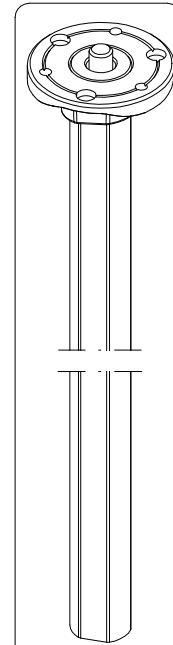

Manfrotto

PROFESSIONAL CAMERA SUPPORTS

ART. 190XV

For serial number
from A2232001

R190,518

R190,530

R190,544C87

R190,543C87

R458,39

R190,534C01

R190,531C87

R190,528

R190,510XB

R190,320

Tool (TORX T25) included in :
- Spare part R055,399C87
- Spare part R190,499C87

R055,399C87

R190,523

R190,527

R190,427

R190,389B

R190,499C87

R190,524

R190,390B

R190,526 Set of 3